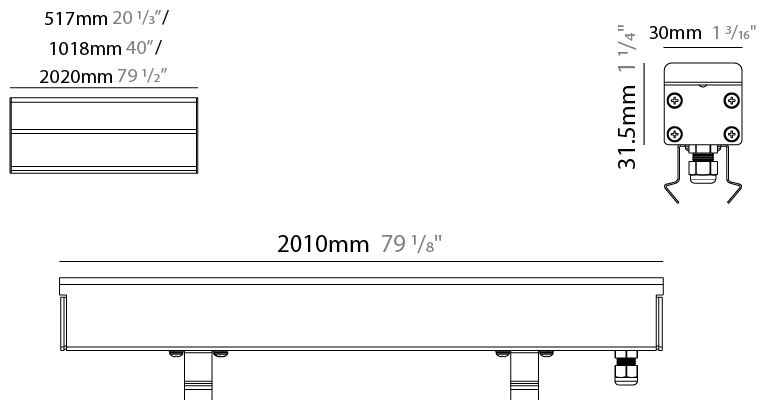

PROJECT	
TYPE	
SPECIFIER	
QUANTITY	
DATE	

RANGER 30 RECESSED

E12I0032-RGBW

base number

1. To build a product code in our configurator select the specify button on the base model # product page
2. To build a manual product code on this datasheet choose from the options listed below in blue font and add the suffix to the base model #

GENERAL

Series: Ranger 30
Brand: Unonovesette
Division: Exterior
Mounting Type: Recessed
Mounting Location: In-Ground
Subcategory: Drive Over

PHYSICAL

Shape: Rectangle
Length (mm): 2010
Length (in): 79 1/8
Width (mm): 30
Width (in): 1 1/4
Height (mm): 31.5
Height (in): 1 1/4
Light Distribution: Direct
Weight (kg): 2.22
Weight (lbs): 4.89
Load Resistance (kg): 5000
Load Resistance (lbs): 11023
Fixture Finish: Opal White
Fixture Material: Extruded PMMA with Opal
Cable Details: IP67 300mm Cable

ELECTRICAL

Lamp Type: LED
Input Wattage (W): 46
Dimming: DMX
Control Gear: DMX
Driver Included: No
Driver Location: Remote
Driver Type: Constant Voltage - Universal
Driver Class: Class 2
Input Voltage (V): 120 - 277
Output Voltage (V): 24

LED

Color Temperature (°K): RGBW
CRI: >90 CRI
Lamp Life (hrs): 100000
Special LEDs offerings: RGBW

OPTICAL

Optic°: 150
Beam Angle: Diffused
Adjustability: Fixed

RATINGS AND CERTIFICATIONS

Certified By: Certified for North American Standards
IP rating: IP67
IK Rating: IK10